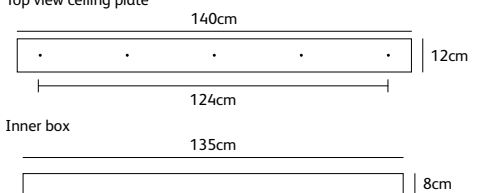

(h) BB.CECO.5L.L.*