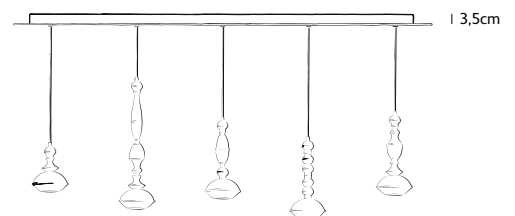

Order code (a)	BB.CECO.1L.R.* (black *BL or white *WH) ceiling cover for 1 lamp Ø 11,5cm
Order code (b)	BB.CECO.2L.R.* (black *BL or white *WH) ceiling cover black or white for 2 lamps Ø 14,5cm
Order code (c)	BB.CECO.3L.R.* (black *BL or white *WH) ceiling cover black or white for 3 lamps Ø 30cm
Order code (d)	BB.CECO.5L.R.* (black *BL or white *WH) ceiling cover black or white for 5 lamps Ø 40cm
Order code (e)	BB.CECO.7L.R.* (black *BL or white *WH) ceiling cover black or white for 7 lamps Ø 50cm
Order code (f)	BB.CECO.1-9L.R.* (black *BL or white *WH) ceiling cover for 1-9 lamps Ø 14,5cm
Order code (g)	BB.S-HOOK.* (black *BL or white *WH) s-hook for 1 lamp
Order code (h)	BB.CECO.5L.L.* (black *BL or white *WH) ceiling cover black or white for 5 lamps 140x12cm

(a) BB.CECO.1L.R.*

(b) BB.CECO.2L.R.*

(c) BB.CECO.3L.R.*

(d) BB.CECO.5L.R.*

(e) BB.CECO.7L.R.*

(f) BB.CECO.1-9L.R.*

(g) BB.S-HOOK.*

(g+f)

Top view ceiling plate

(h) BB.CECO.5L.L.*

benben

colors and materials

suspension and wall lamp

materials

***BN** black
nickel

***CH**
chrome