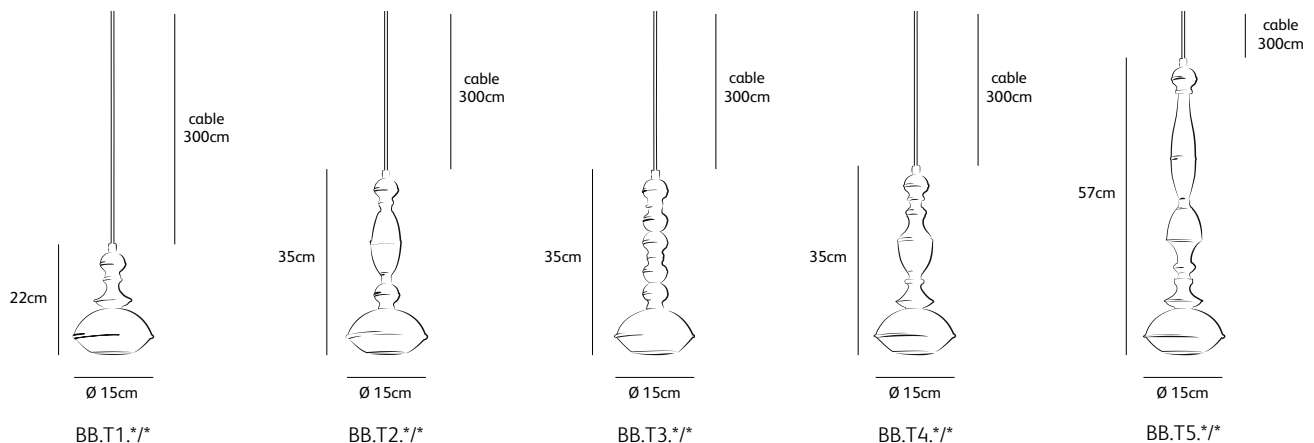

benben

suspension lamp

Inspiration for combining all the colors and materials

colors & materials

Check www.jaccomaris.com for the latest colors, materials and details or scan the QR code.

Order code	BB.T1.*/*
Dimensions Øxh	15x22cm
Standard cable length	300cm
Ceiling cover Ø	11,5cm
Light source	not included
Lampholder	GU10, suitable for retrofit, LED 240V
Net. weight	< 1kg

Order code	BB.T2.*/*
Dimensions Øxh	15x35cm
Standard cable length	300cm
Ceiling cover Ø	11,5cm
Light source	not included
Lampholder	GU10, suitable for retrofit, LED 240V
Net. weight	< 1kg

Order code	BB.T3.*/*
Dimensions Øxh	15x35cm
Standard cable length	300cm
Ceiling cover Ø	11,5cm
Light source	not included
Lampholder	GU10, suitable for retrofit, LED 240V
Net. weight	< 1kg

Order code	BB.T4.*/*
Dimensions Øxh	15x35cm
Standard cable length	300cm
Ceiling cover Ø	11,5cm
Light source	not included
Lampholder	GU10, suitable for retrofit, LED 240V
Net. weight	< 1kg

Order code	BB.T5.*/*
Dimensions Øxh	15x57cm
Standard cable length	300cm
Ceiling cover Ø	11,5cm
Light source	not included
Lampholder	GU10, suitable for retrofit, LED 240V
Net. weight	< 1kg

Order code	BB.WA.T1.*/*
Dimensions Øxh	15x22cm
Standard cable length	300cm
Light source	not included
Lampholder	GU10, suitable for retrofit, LED 240V
Net. weight	< 1kg

Order code	BB.WA.T2.*/*
Dimensions Øxh	15x35cm
Standard cable length	300cm
Light source	not included
Lampholder	GU10, suitable for retrofit, LED 240V
Net. weight	< 1kg