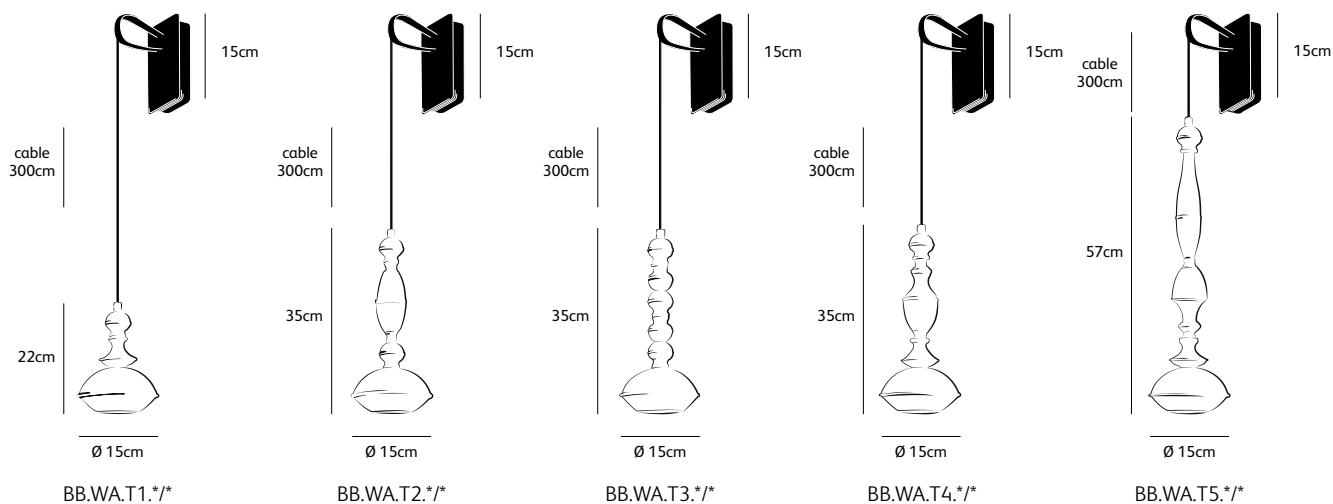

IP 20 Dimmable, dimmer not included. Also available with integrated LED-module.